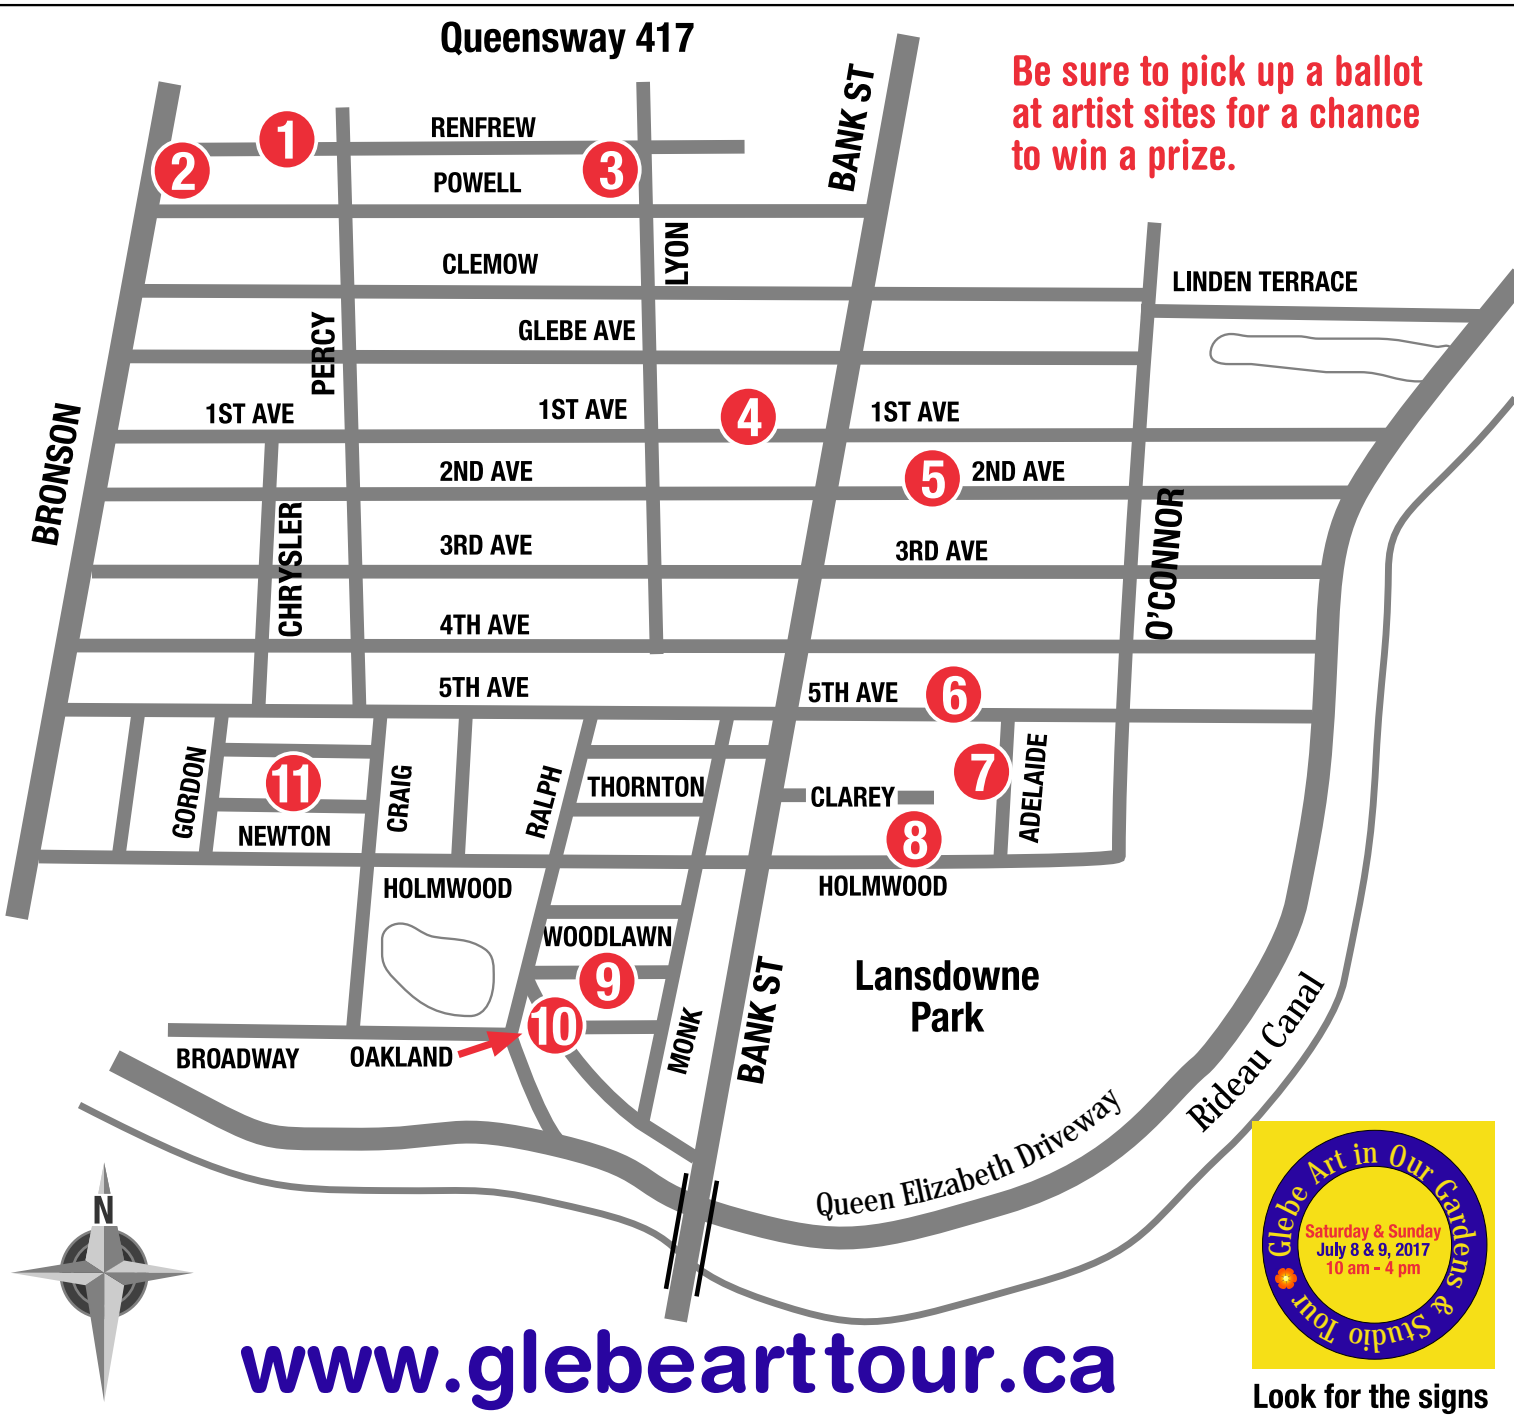

Queensway 417

Be sure to pick up a ballot at artist sites for a chance to win a prize.

- 1** 93 Renfrew Ave.
Valerie Noffle
- 2** 130 Renfrew Ave.
Jennifer Kelly
Georges Robert
- 3** 2-26 Renfrew Ave.
Seema Akhtar
- 4** 236 First Ave.
Marjory Loveys
Heather Bale
- 5** 1-137 Second Ave.
Jaya Krishnan
- 6** 1-67 Fifth Ave.
Roy Brash
Margaret Chwialkowska
Linda Bordage
- 7** 34 Adelaide St.
Andrew Cardozo
- 8** 107 Holmwood Ave.
Sabine Modder
- 9** 26 Woodlawn Ave.
Glenda Yates Krusberg
Jaan Krusberg
Brenda Small
- 10** 21 Oakland Ave.
Polly Lochhead
- 11** 25 Newton St.
Tracy Armstrong
Pamela and Oded Ravek

www.glebearttour.ca

Look for the signs